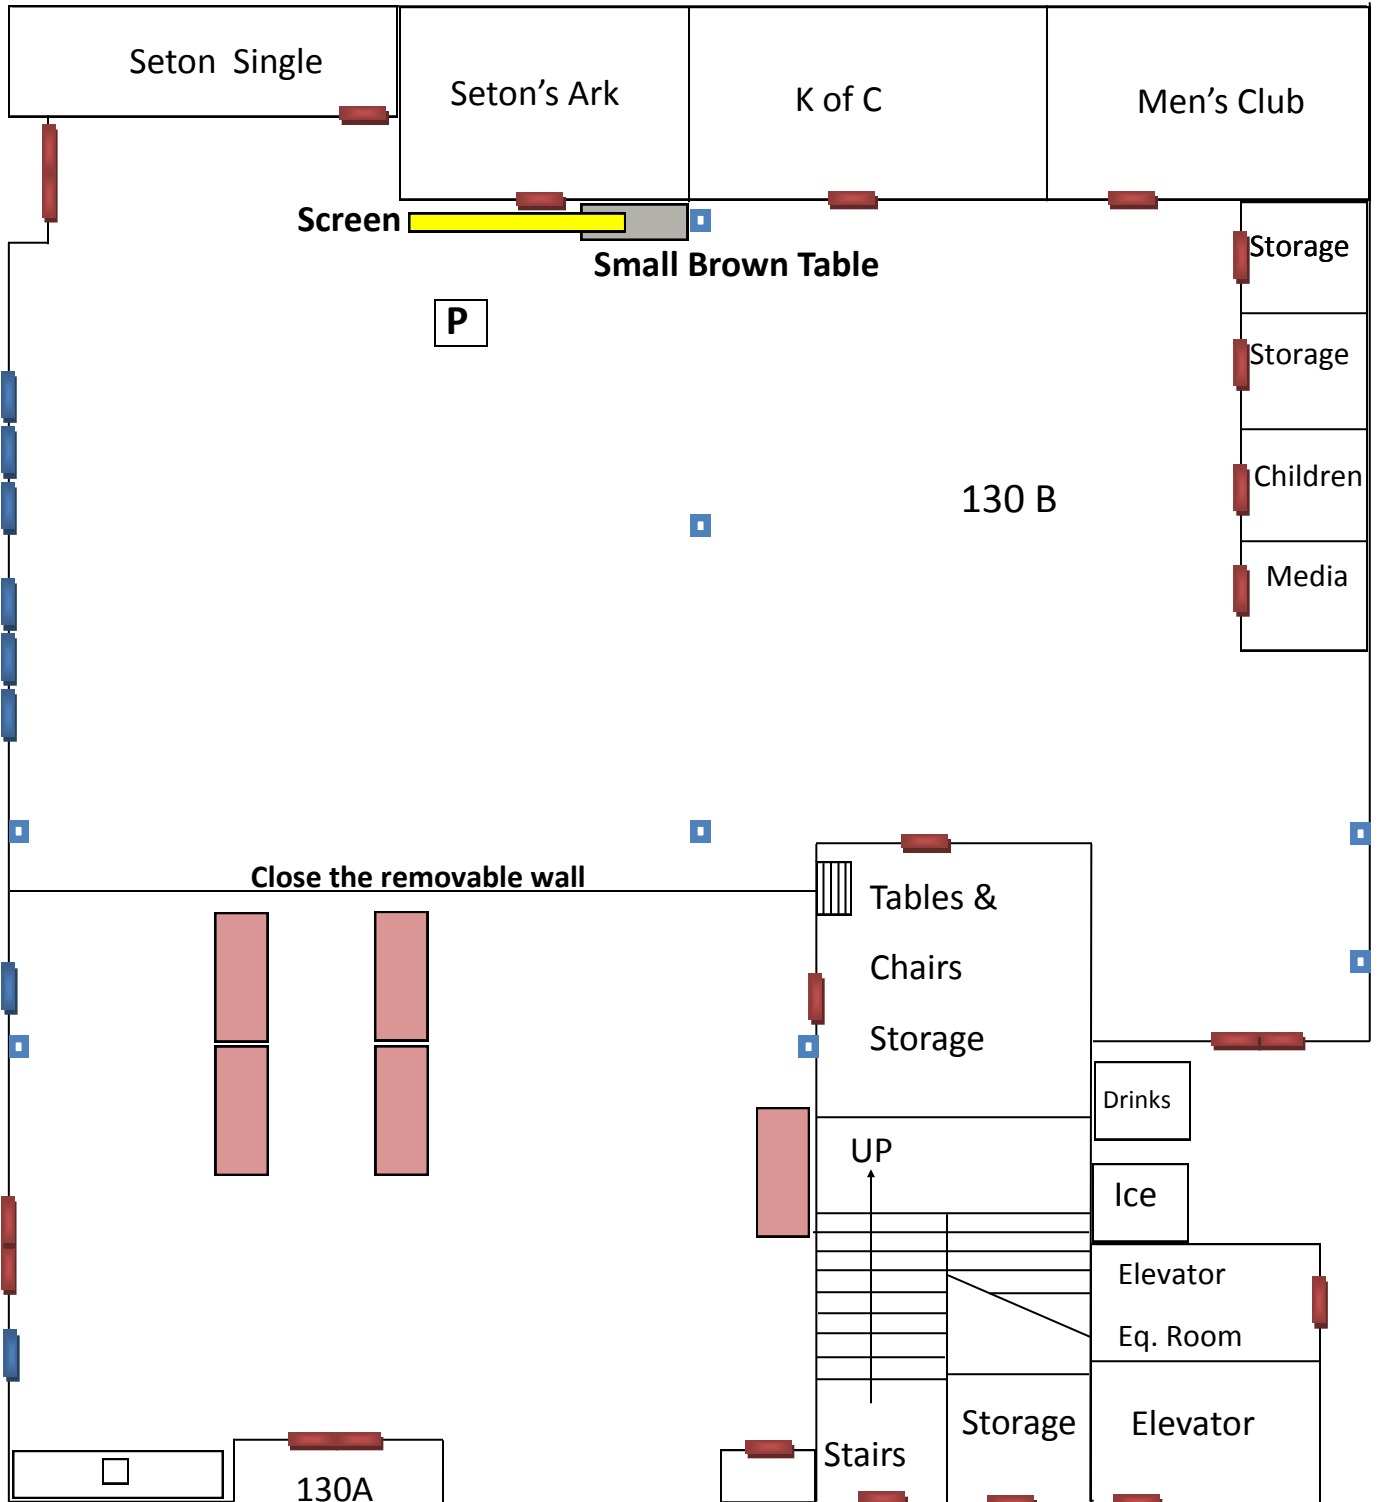

3100—Room 130A and B

Event = DDCCW Assembly

Contact: Kathy Kunes x4246

Set Up 425
11/5/13