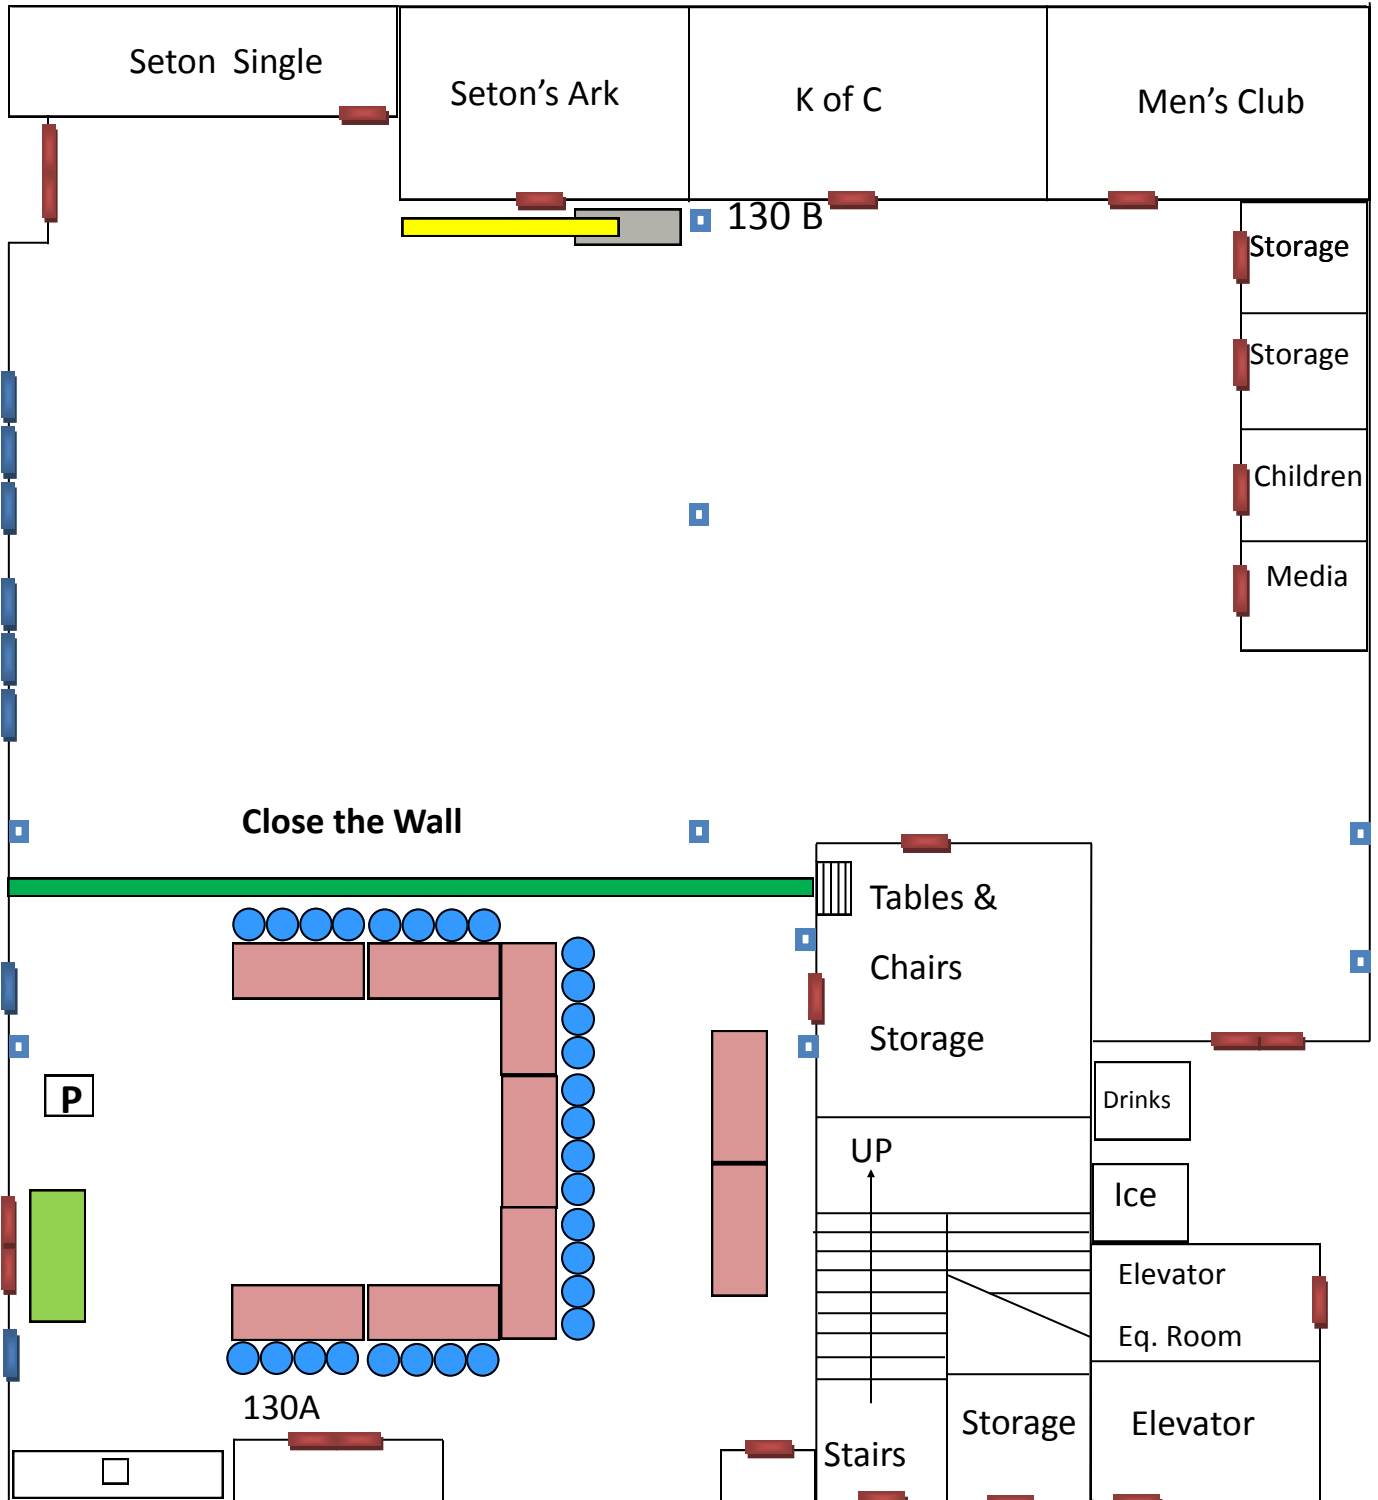

# 3100—Room 130A and B

## Event = CM—Eucharist Catechist Meeting

Contact Person: Raylene Juneau x4263

**Set Up 428A**  
**2/27/14**